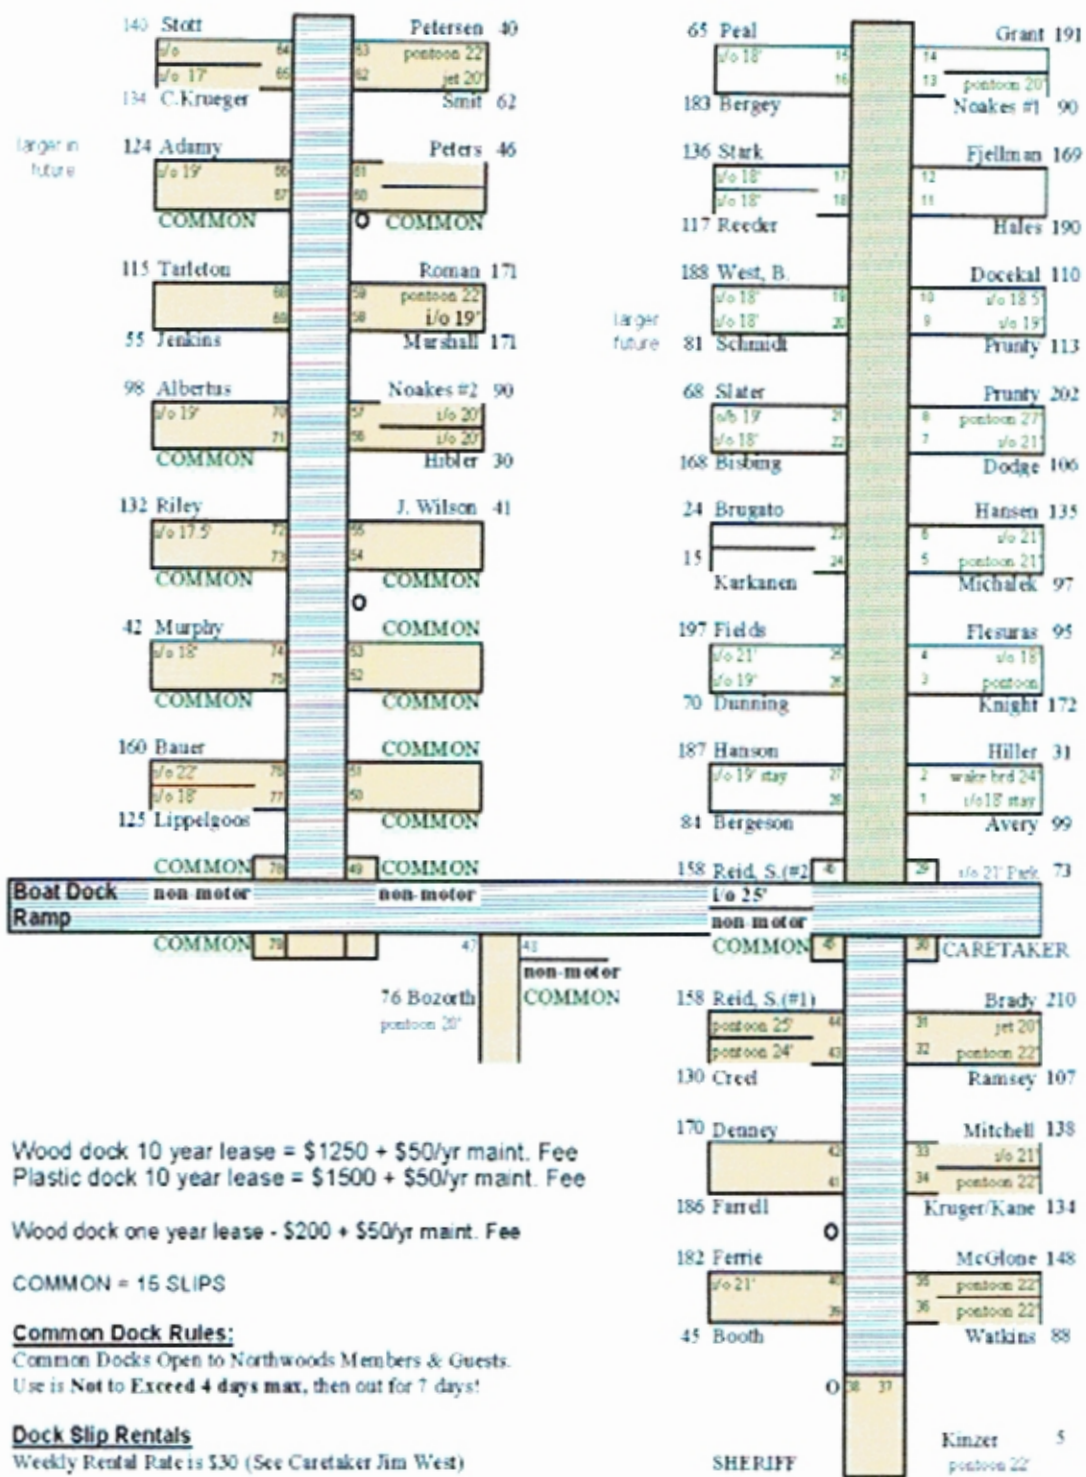

The North Woods marina map

5/1/2007

Wood dock 10 year lease = \$1250 + \$50/yr maint. Fee
 Plastic dock 10 year lease = \$1500 + \$50/yr maint. Fee

Wood dock one year lease - \$200 + \$50/yr maint. Fee

COMMON = 15 SLIPS

Common Dock Rules:

Common Docks Open to Northwoods Members & Guests.
 Use is Not to Exceed 4 days max, then out for 7 days!

Dock Slip Rentals

Weekly Rental Rate is \$30 (See Caretaker Jim West)

NON-MOTOR watercraft such as canoes and kayaks may use the designated slips per the rules for COMMON DOCKS.